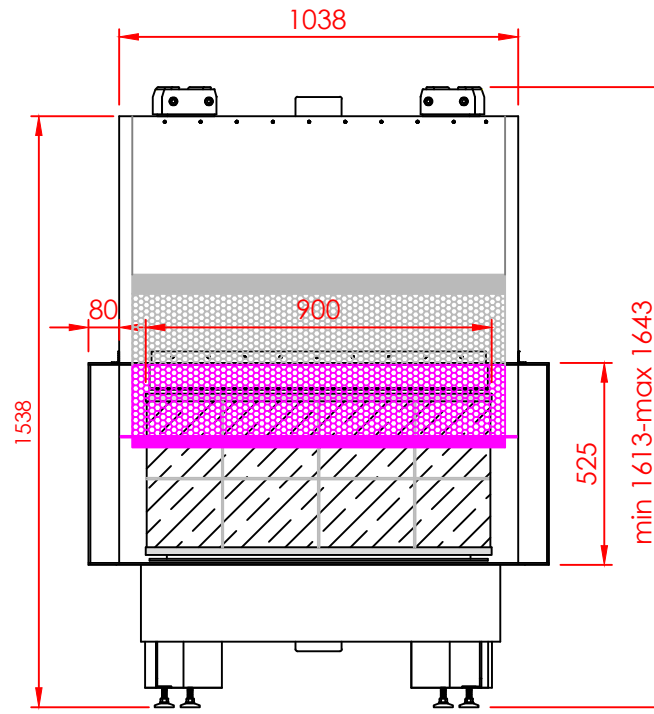

Top

Side

Front

Series:	<b>Pi</b>
Model:	Architectural
Type:	90x42
Specials:	STD

All dimensions in mm  
 General dimension tolerances up to 7mm  
 All illustrations and drawings are protected by copyright.  
 Exploitation or publication, even of individual details,  
 only with our permission.  
 Technical changes and errors reserved.

Nea Redestos, Themi, 57001  
 Thessaloniki GREECE  
 t: +30 2310 461386 f: +30 2310 461493  
 e: info@regal.com.gr  
 www.tzakiaregal.gr | www.regal.com.gr

Top

Side

Front

Series:	<b>Pi</b>
Model:	Architectural
Type:	90x42
Specials:	STD, SparkNet

All dimensions in mm  
 General dimension tolerances up to 7mm  
 All illustrations and drawings are protected by copyright.  
 Exploitation or publication, even of individual details,  
 only with our permission.  
 Technical changes and errors reserved.