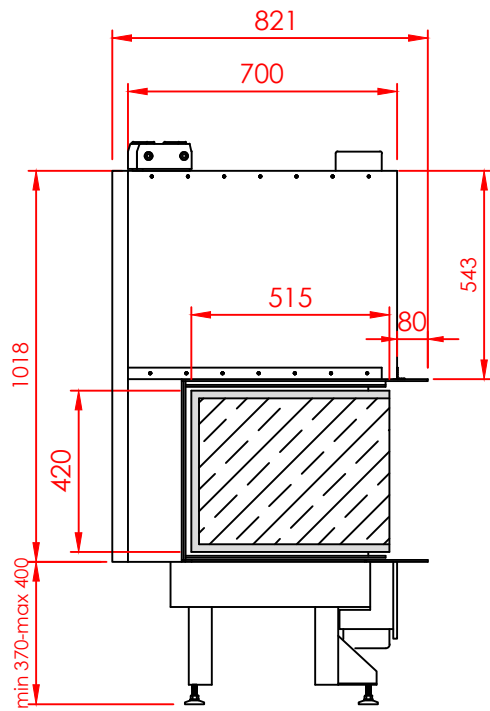

Top

Side

Front

Series:	<b>Pi</b>
Model:	Architectural
Type:	90x42
Specials:	STD

All dimensions in mm  
 General dimension tolerances up to 7mm  
 All illustrations and drawings are protected by copyright.  
 Exploitation or publication, even of individual details,  
 only with our permission.  
 Technical changes and errors reserved.

All dimensions in mm  
 General dimension tolerances up to 7mm  
 All illustrations and drawings are protected by copyright.  
 Exploitation or publication, even of individual details,  
 only with our permission.  
 Technical changes and errors reserved.