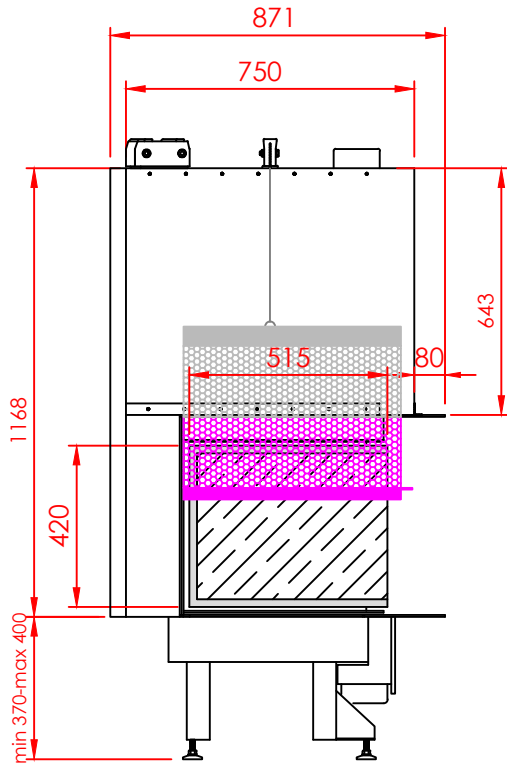

Side

Series:	Pi
Model:	Architectural
Type:	90x42
Specials:	STD, SparkNet

All dimensions in mm
General dimension tolerances up to 7mm
All illustrations and drawings are protected by copyright.
Exploitation or publication, even of individual details,
only with our permission.
Technical changes and errors reserved.

REGAL FIRE

Nea Redestos, Themi, 57001
Thessaloniki GREECE
t: +30 2310 461386 f: +30 2310 461493
e: info@regal.com.gr
www.tzakiaregal.gr | www.regal.com.gr