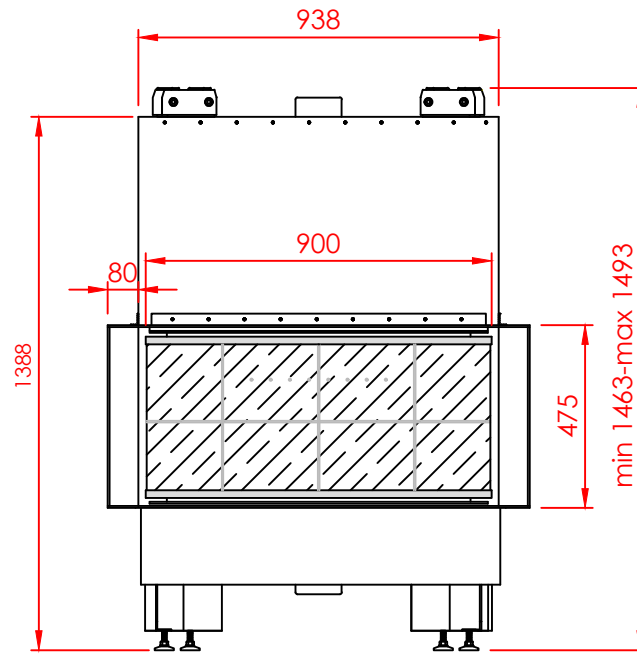

Top

Side

Front

Series:	<b>Pi</b>
Model:	Architectural
Type:	90x42
Specials:	STD

All dimensions in mm  
 General dimension tolerances up to 7mm  
 All illustrations and drawings are protected by copyright.  
 Exploitation or publication, even of individual details,  
 only with our permission.  
 Technical changes and errors reserved.

All dimensions in mm  
 General dimension tolerances up to 7mm  
 All illustrations and drawings are protected by copyright.  
 Exploitation or publication, even of individual details,  
 only with our permission.  
 Technical changes and errors reserved.