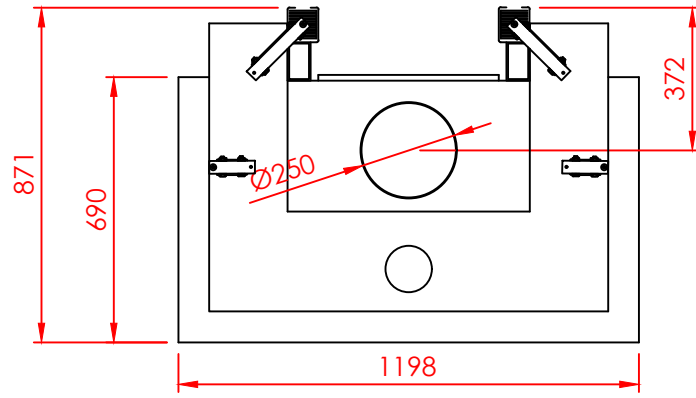

Top

Series:	Pi
Model:	Architectural
Type:	90x42
Specials:	STD, SparkNet

All dimensions in mm
General dimension tolerances up to 7mm
All illustrations and drawings are protected by copyright.
Exploitation or publication, even of individual details,
only with our permission.
Technical changes and errors reserved.

REGAL FIRE

Nea Redestos, Themi, 57001
Thessaloniki GREECE
t: +30 2310 461386 f: +30 2310 461493
e: info@regal.com.gr
www.tzakiaregal.gr | www.regal.com.gr